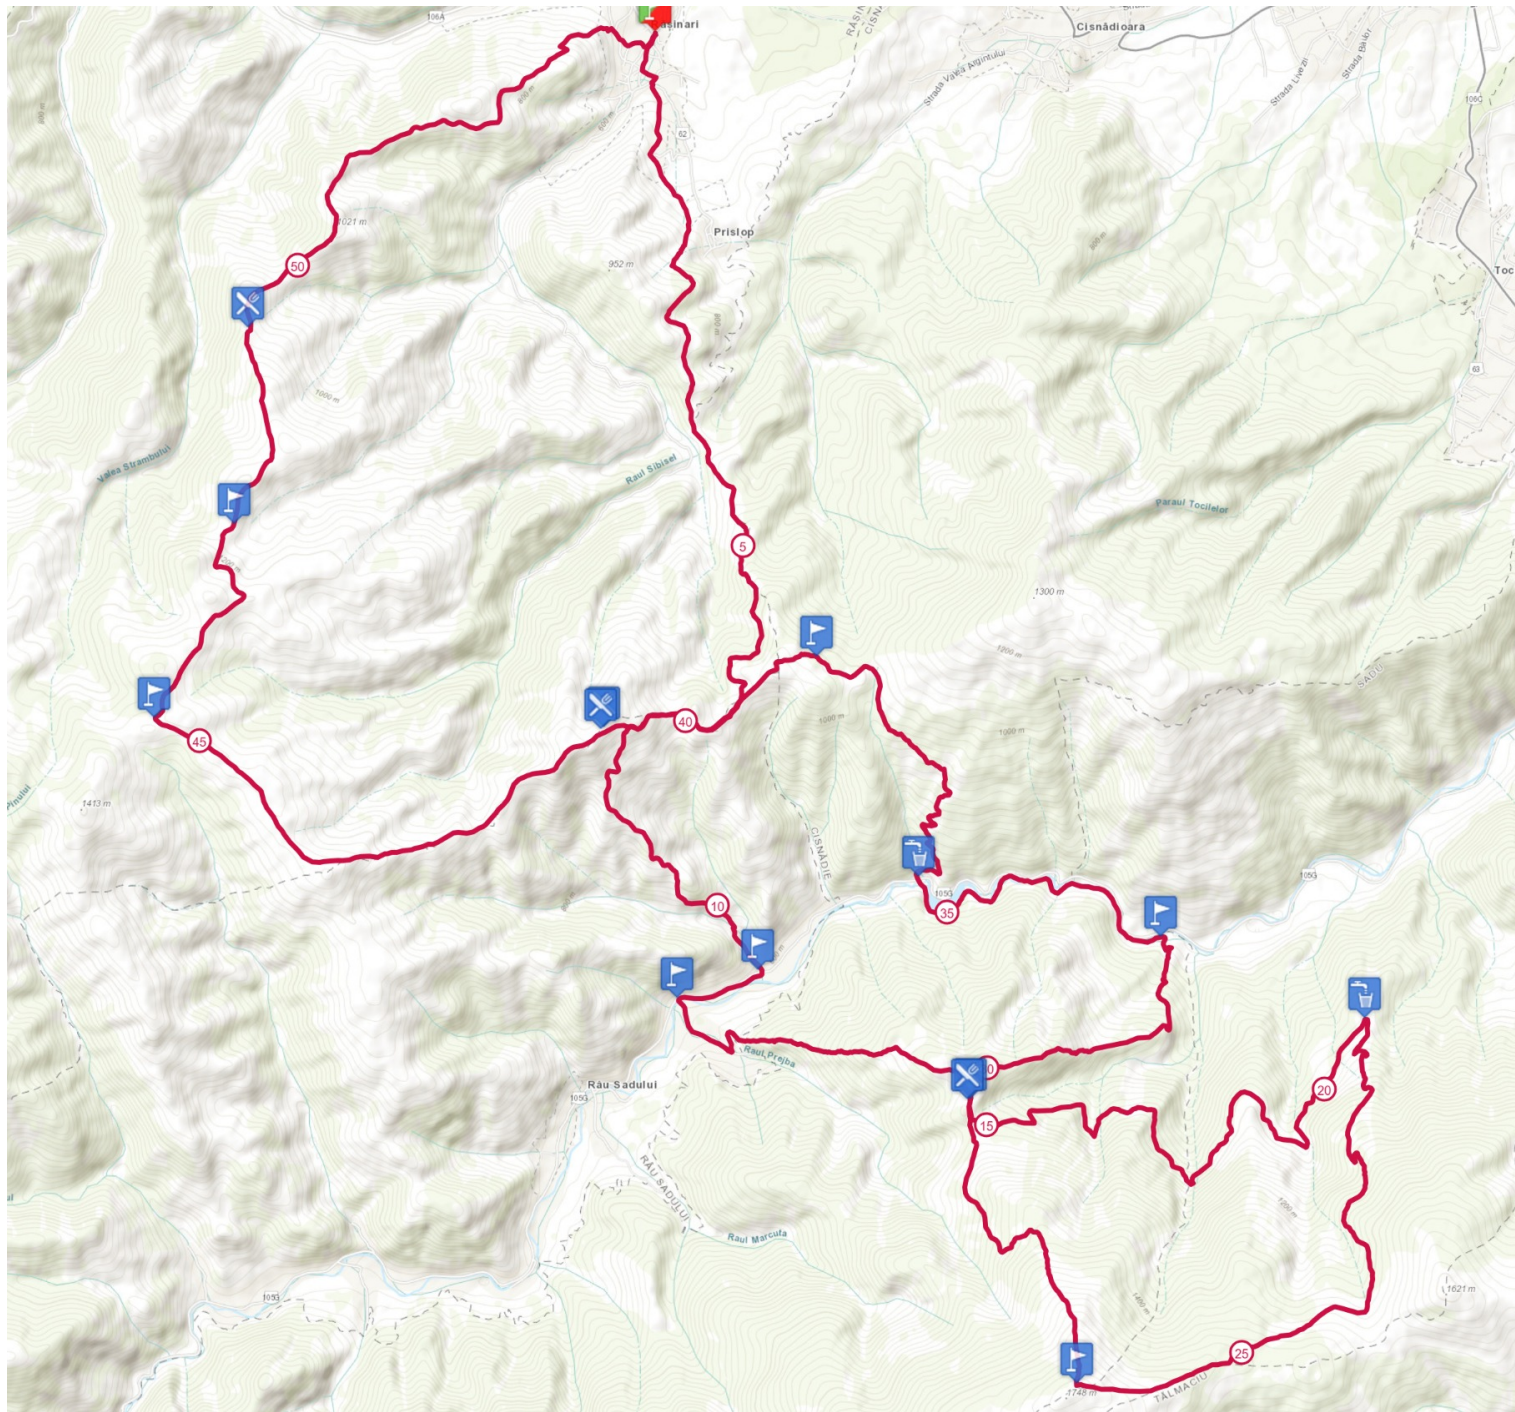

Get this track on your mobile with the app TrailConnect. To read more : <http://trailconnect.run>

<https://tracedetail.com>

> 10% > 20% > 30%